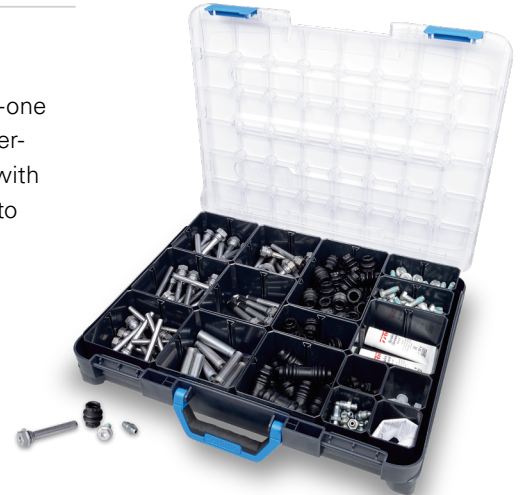

NEW TO RANGE

TRW UNIVERSAL BRAKE CALIPER REPAIR KIT

Quick repairs with quality parts you can trust

Introducing the new TRW Universal Brake Caliper Repair Kit. An all-in-one solution that can fix up to 60 TRW brake calipers for 30 axles for longer-lasting performance. Drive sustainability forward by reducing waste, with everything you need on-site – from guide bolts, bellows, and screws to dust caps and grease. So, you get fewer deliveries, lower costs, and more time providing superior service efficiency for your customers. It's flexible fitting from the experts.

Part number: YCB2000

REPAIR KIT CONTENTS:

ITEM NUMBER	PCS.	COMPONENT	PART DESCRIPTION
67323700	12	Bellow	Length 20 mm
32326327	32	Bellow	Length 29 mm
32349441	8	Bellow	Length 63 mm
32327999	12	Guide Bolt	ø 10 mm
32329862	12	Guide Bolt	ø 8,5 mm
32333386	12	Guide Bolt	ø 8,5 mm, three steps
32328671	12	Guide Bolt	ø 8,5 mm
32340983	4	Guide Bolt	ø 10mm with vibration damping
32350743	8	Guide Pin	Outer – ø 14 mm, Inner – ø 8.5 mm
32130167F1	24	Screw	Self-locking hexagonal screw M8
32130165F1	36	Screw	Self-locking hexagonal screw M8
S2150887	24	Bleeding Screw	M10x1-6g
32152536	24	Dust Cap	
32960167	8	Plug	
PFG110 (=GLK1)	2	Grease	25g
XZB312G	1	Repair Instructions	